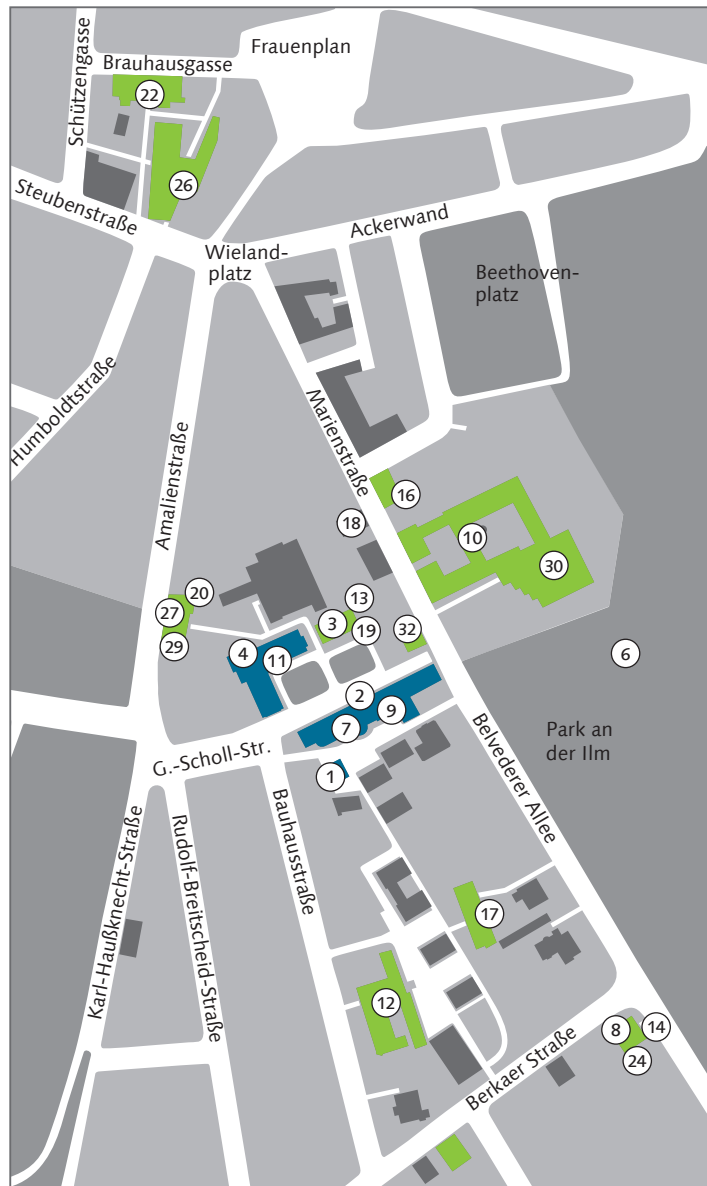

Campus Map of the Bauhaus-Universität Weimar

Main Places

Campus Map of the Bauhaus-Universität Weimar

Main Places

Generally

- 1 **Bauhaus.Atelier | Info Shop Café ***
Geschwister-Scholl-Straße 6a
- 2 **Main Building ***
Geschwister-Scholl-Straße 8
- 3 **Campus.Office**
Geschwister-Scholl-Straße 15
- 4 **Van-de-Velde-Building ***
Geschwister-Scholl-Straße 7
- 5 **Model House »Haus Am Horn« ***
Am Horn 61
- 6 **Park an der Ilm ***

* UNESCO World Heritage Site

University Directorate

- 7 **President's Office**
Geschwister-Scholl-Straße 8
- 8 **Registrar's Office**
Belvederer Allee 6

Faculties

- 9 **Faculty of Architecture and Urbanism, Dean's Office**
Geschwister-Scholl-Straße 8
- 10 **Faculty of Civil Engineering, Dean's Office**
Marienstraße 13 E
- 11 **Faculty of Art and Design, Dean's Office**
Geschwister-Scholl-Straße 7
- 12 **Faculty of Media, Dean's Office**
Bauhausstraße 11

Further University Facilities

- 16 **Alumni Office**
Marienstraße 9
- 17 **Modernist Archive (AdM)**
Bauhausstraße 7 b
- 18 **Bauhaus Research School (BRS)**
Marienstraße 14
- 19 **Careers Service**
Geschwister-Scholl-Straße 15

Other

- 30 **Dining Hall »Mensa am Park«**
Marienstraße 15
- 31 **Dining Hall »Mensa Coudraystraße«**
Coudraystraße 13
- 32 **Students House »M18«**
Marienstraße 18

**Campus Map of the
Bauhaus-Universität Weimar**
Faculty of Art and Design